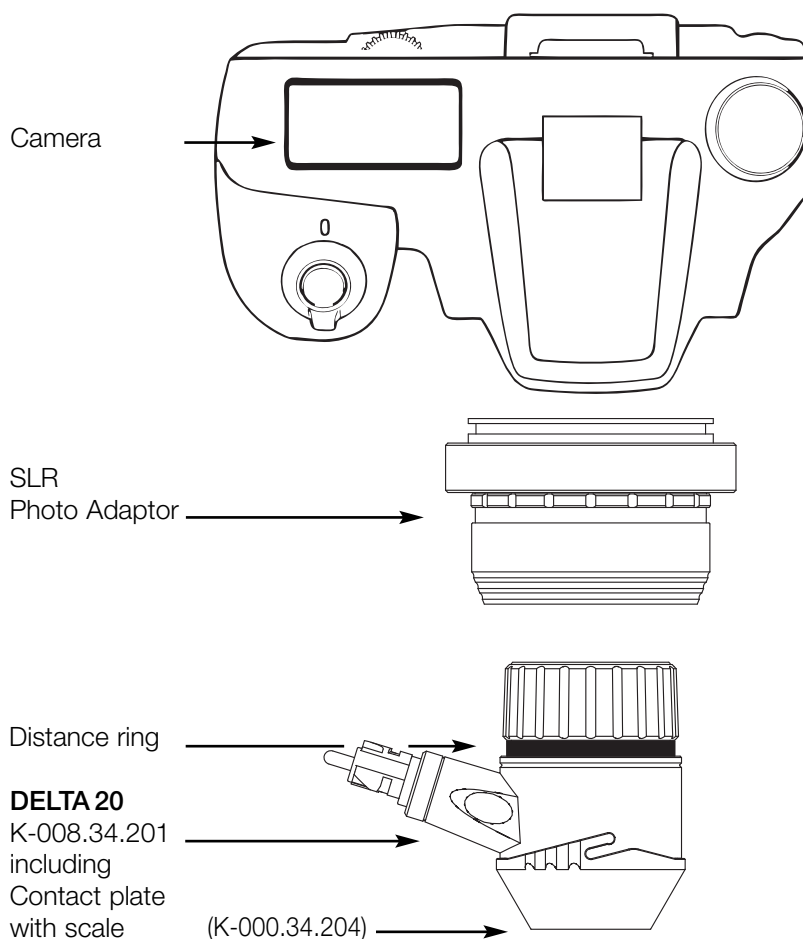

## Recommended Cameras for the "DELTA 20" using HEINE SLR Photo Adaptor

Manufacturer	Type	HEINE SLR Photo Adaptor
Canon	EOS 350 D* / 400 D*	K-000.34.185
	EOS 450 D	
	EOS 500 D	
	EOS 1000 D	
Nikon	D 40* / D 80*	K-000.34.186
	D 40 X	
	D 60 / D 90	
	D 200 / D 300 S	
	D 700	
	D 3000 / D 5000	
Olympus	E-450 / E-510	K-000.34.187
	E-520 / E-620	

## Camera setup for SLR-Adaptor

### Canon

- ISO: 400
- Program: Tv
- Exposure: 1/40s
- White balance: manual